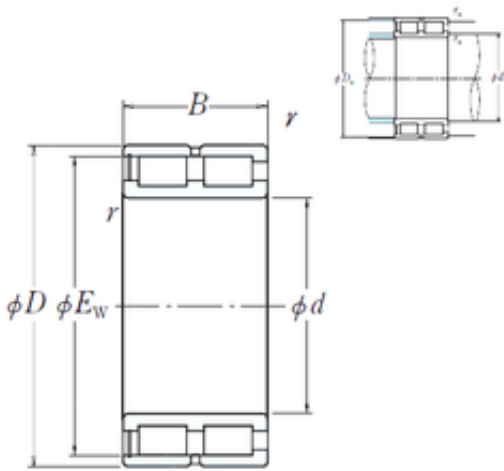

DRIVESHAFT ANDERSON, INC.

NNCF5068V NSK Double Direction Thrust Bearings

Bearing No. NNCF5068V

NNCF5068V Bearing 2D drawings and 3D CAD models

Size	340x485.8x243 mm
Bore Diameter	340 mm
Outer Diameter	485,8 mm
Width	243 mm
d	340 mm
D	520 mm
Ew	485,8 mm
B	243 mm
C	243 mm
r min.	5 mm
Da	490 mm
ra max.	4 mm
da	368 mm
Weight	177 Kg
Basic dynamic load rating (C)	4250 kN