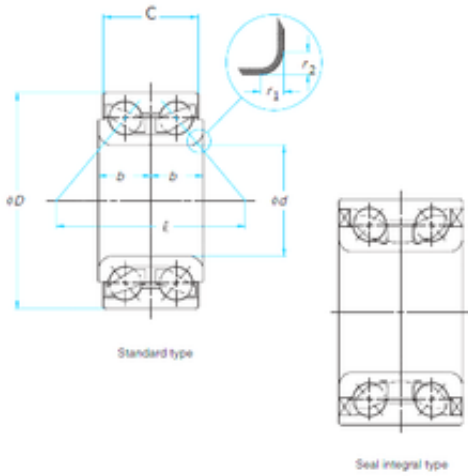

DRIVESHAFT ANDERSON, INC.

35 mm x 68 mm x 37 mm CYSD DAC3568037
angular contact ball bearings

Bearing No. DAC3568037

Size	35x68x37 mm
Bore Diameter	35 mm
Outer Diameter	68 mm
Width	37 mm
d	35 mm
D	68 mm
B	37 mm
C	37 mm

DAC3568037 Bearing 2D drawings and 3D CAD models