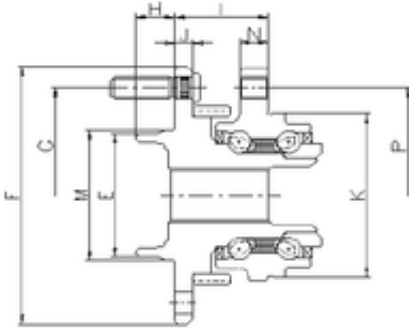

DRIVESHAFT ANDERSON, INC.

ILJIN IJ143005 angular contact ball bearings

Bearing No. IJ143005

P	93 mm
I	54,59 mm
E	54 mm
F	134,6 mm
G	100 mm
H	13,4 mm
J	10 mm
K	73,89 mm
M	54,78 mm
N	9,2 mm
1	Wheel Bearing

IJ143005 Bearing 2D drawings and 3D CAD models