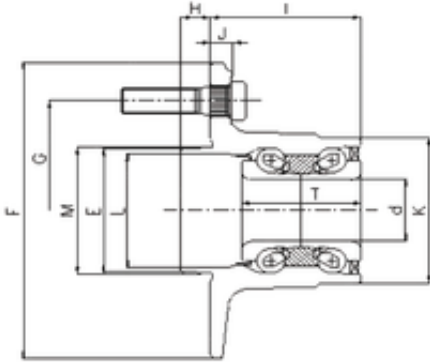

DRIVESHAFT ANDERSON, INC.

ILJIN IJ112006 angular contact ball bearings

Bearing No. IJ112006

Bore Diameter	28 mm
d	28 mm
I	50,5 mm
K	67 mm
E	67 mm
F	139 mm
G	114,3 mm
H	14 mm
J	9 mm
L	58 mm
M	58 mm
T	38 mm

IJ112006 Bearing 2D drawings and 3D CAD models