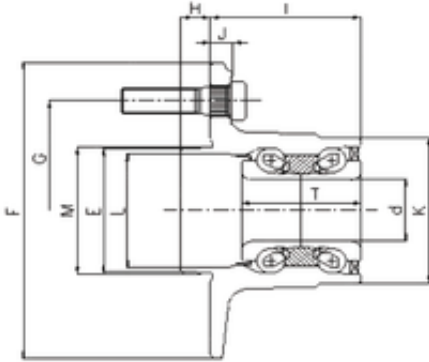

## ILJIN IJ122017 angular contact ball bearings

Bearing No. IJ122017

Bore Diameter	28 mm
d	28 mm
I	59 mm
E	56,88 mm
F	135,3 mm
G	100 mm
H	11,7 mm
J	8 mm
L	51,3 mm
M	57,28 mm
T	46,9 mm

IJ122017 Bearing 2D drawings and 3D CAD models