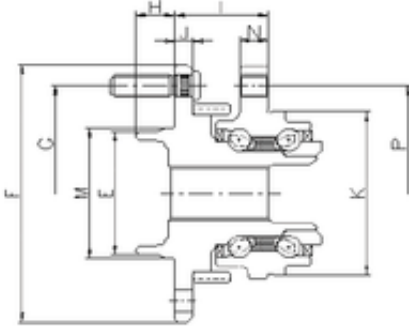

DRIVESHAFT ANDERSON, INC.

ILJIN IJ123031 angular contact ball bearings

Bearing No. IJ123031

| | |
|---|---------------|
| P | 116 mm |
| I | 42,06 mm |
| E | 70,12 mm |
| F | 145,5 mm |
| G | 15 mm |
| H | 20 mm |
| J | 9 mm |
| K | 91,23 mm |
| M | 70,62 mm |
| N | 13,5 mm |
| 1 | Wheel Bearing |

IJ123031 Bearing 2D drawings and 3D CAD models